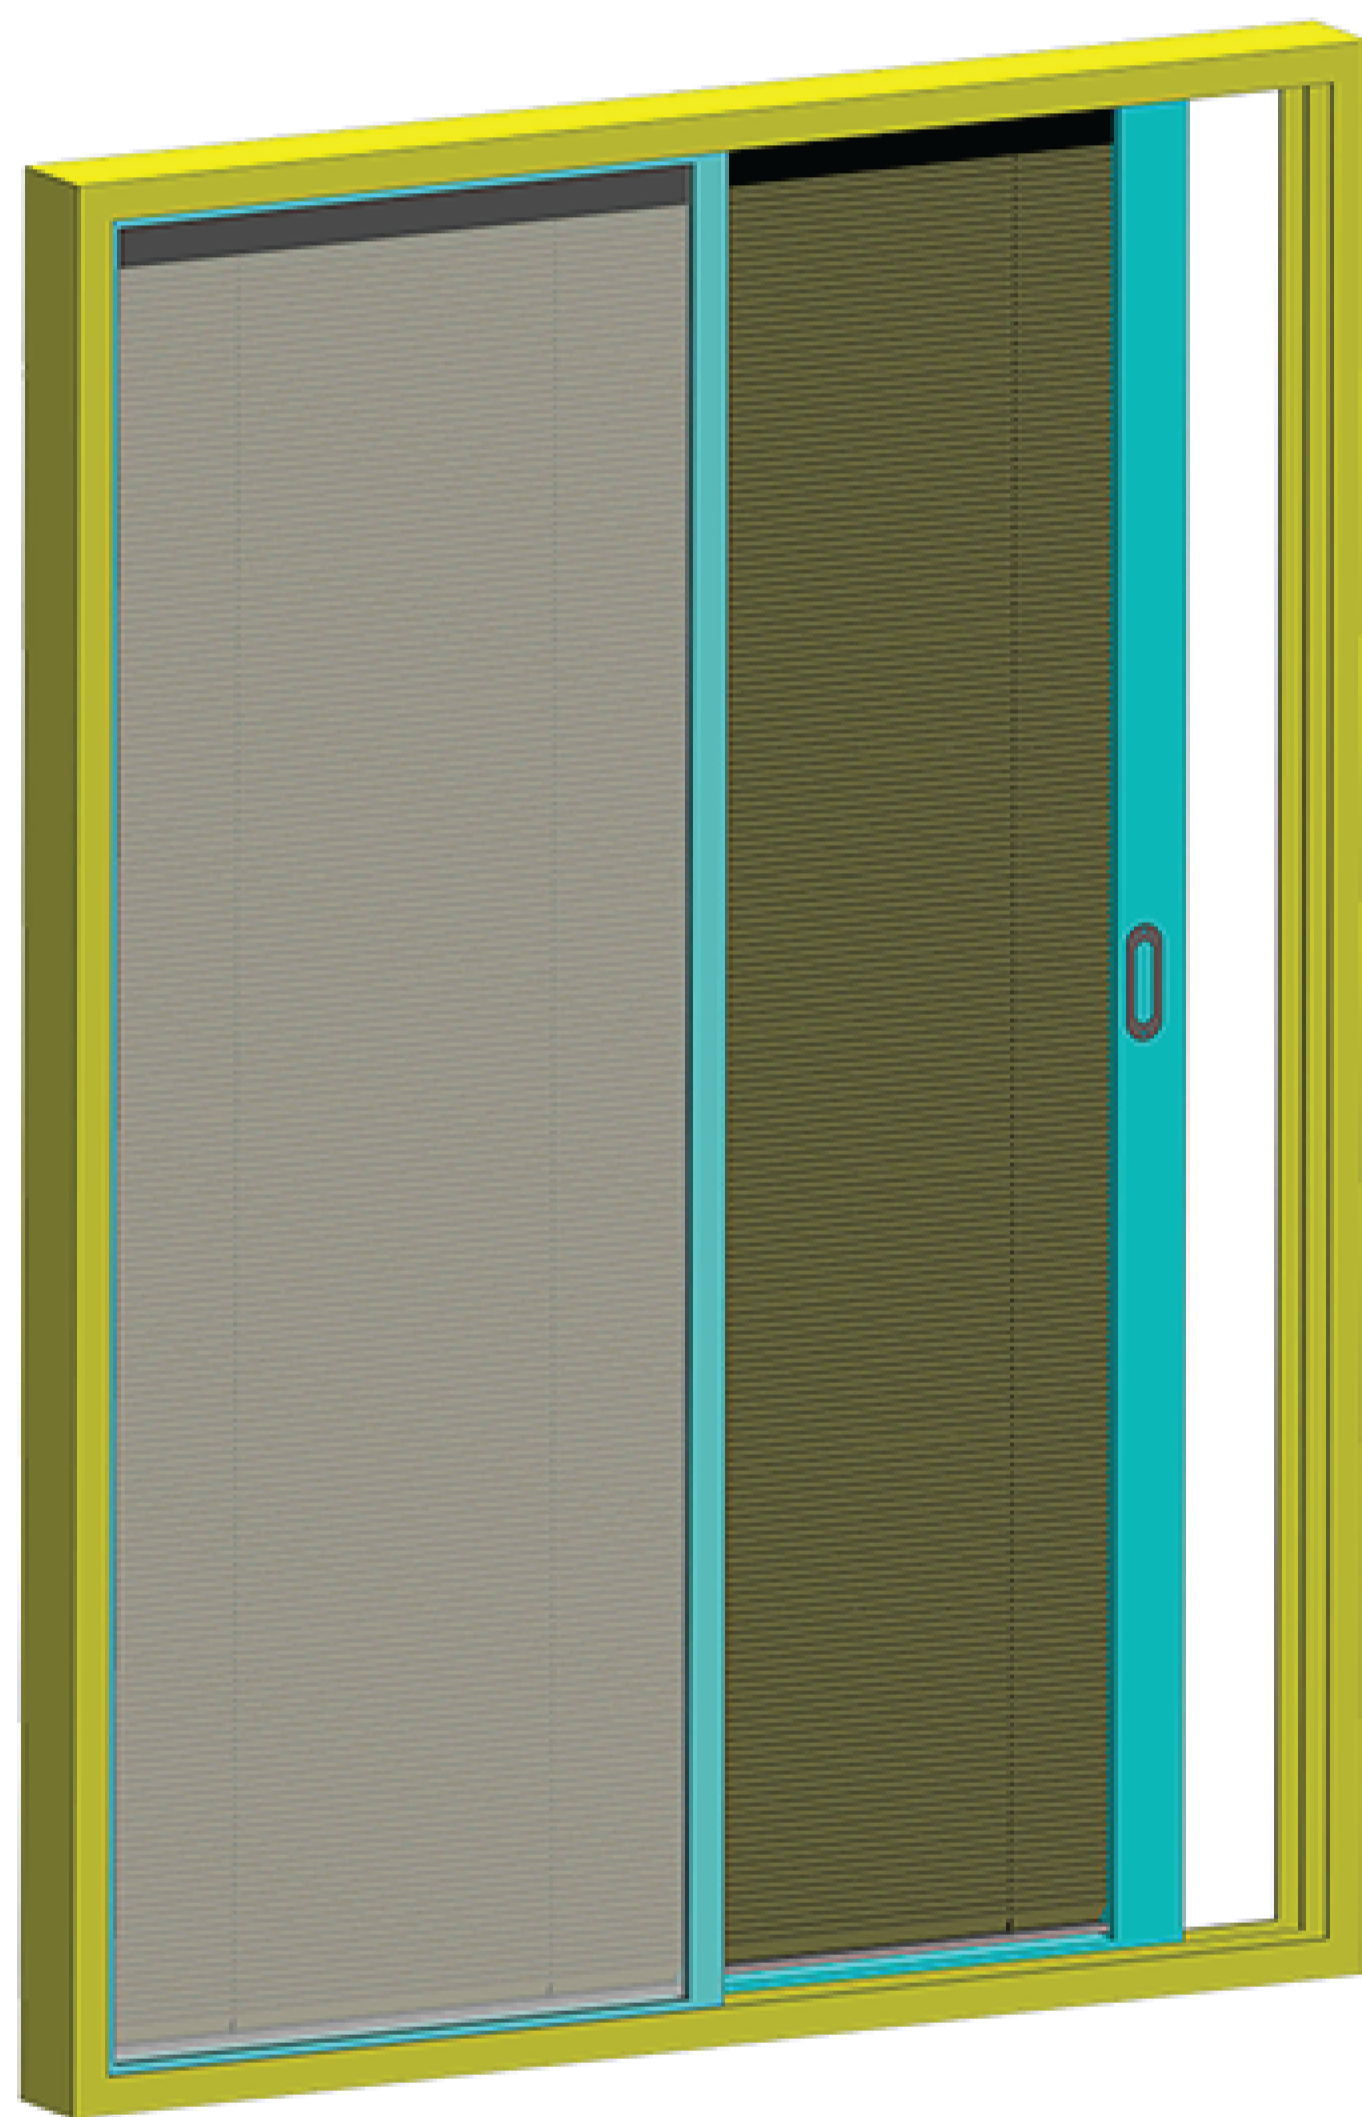

THINNER LOUVERED GLAZING FOR SLIDING DOOR

WINDOW TECHS HAS INTRODUCED A NEW THINNER LOUVERED GLAZING SOLUTION FOR ALL TYPES OF DOOR APPLICATIONS

Our glass blinds can be fixed in sliding door application because of our new 20mm spacer blinds. it may also have male female **DC magnetic contactors**. when these contactors mate together the whole circuit is completed itself, which helps the blind in slider system for motorized movement