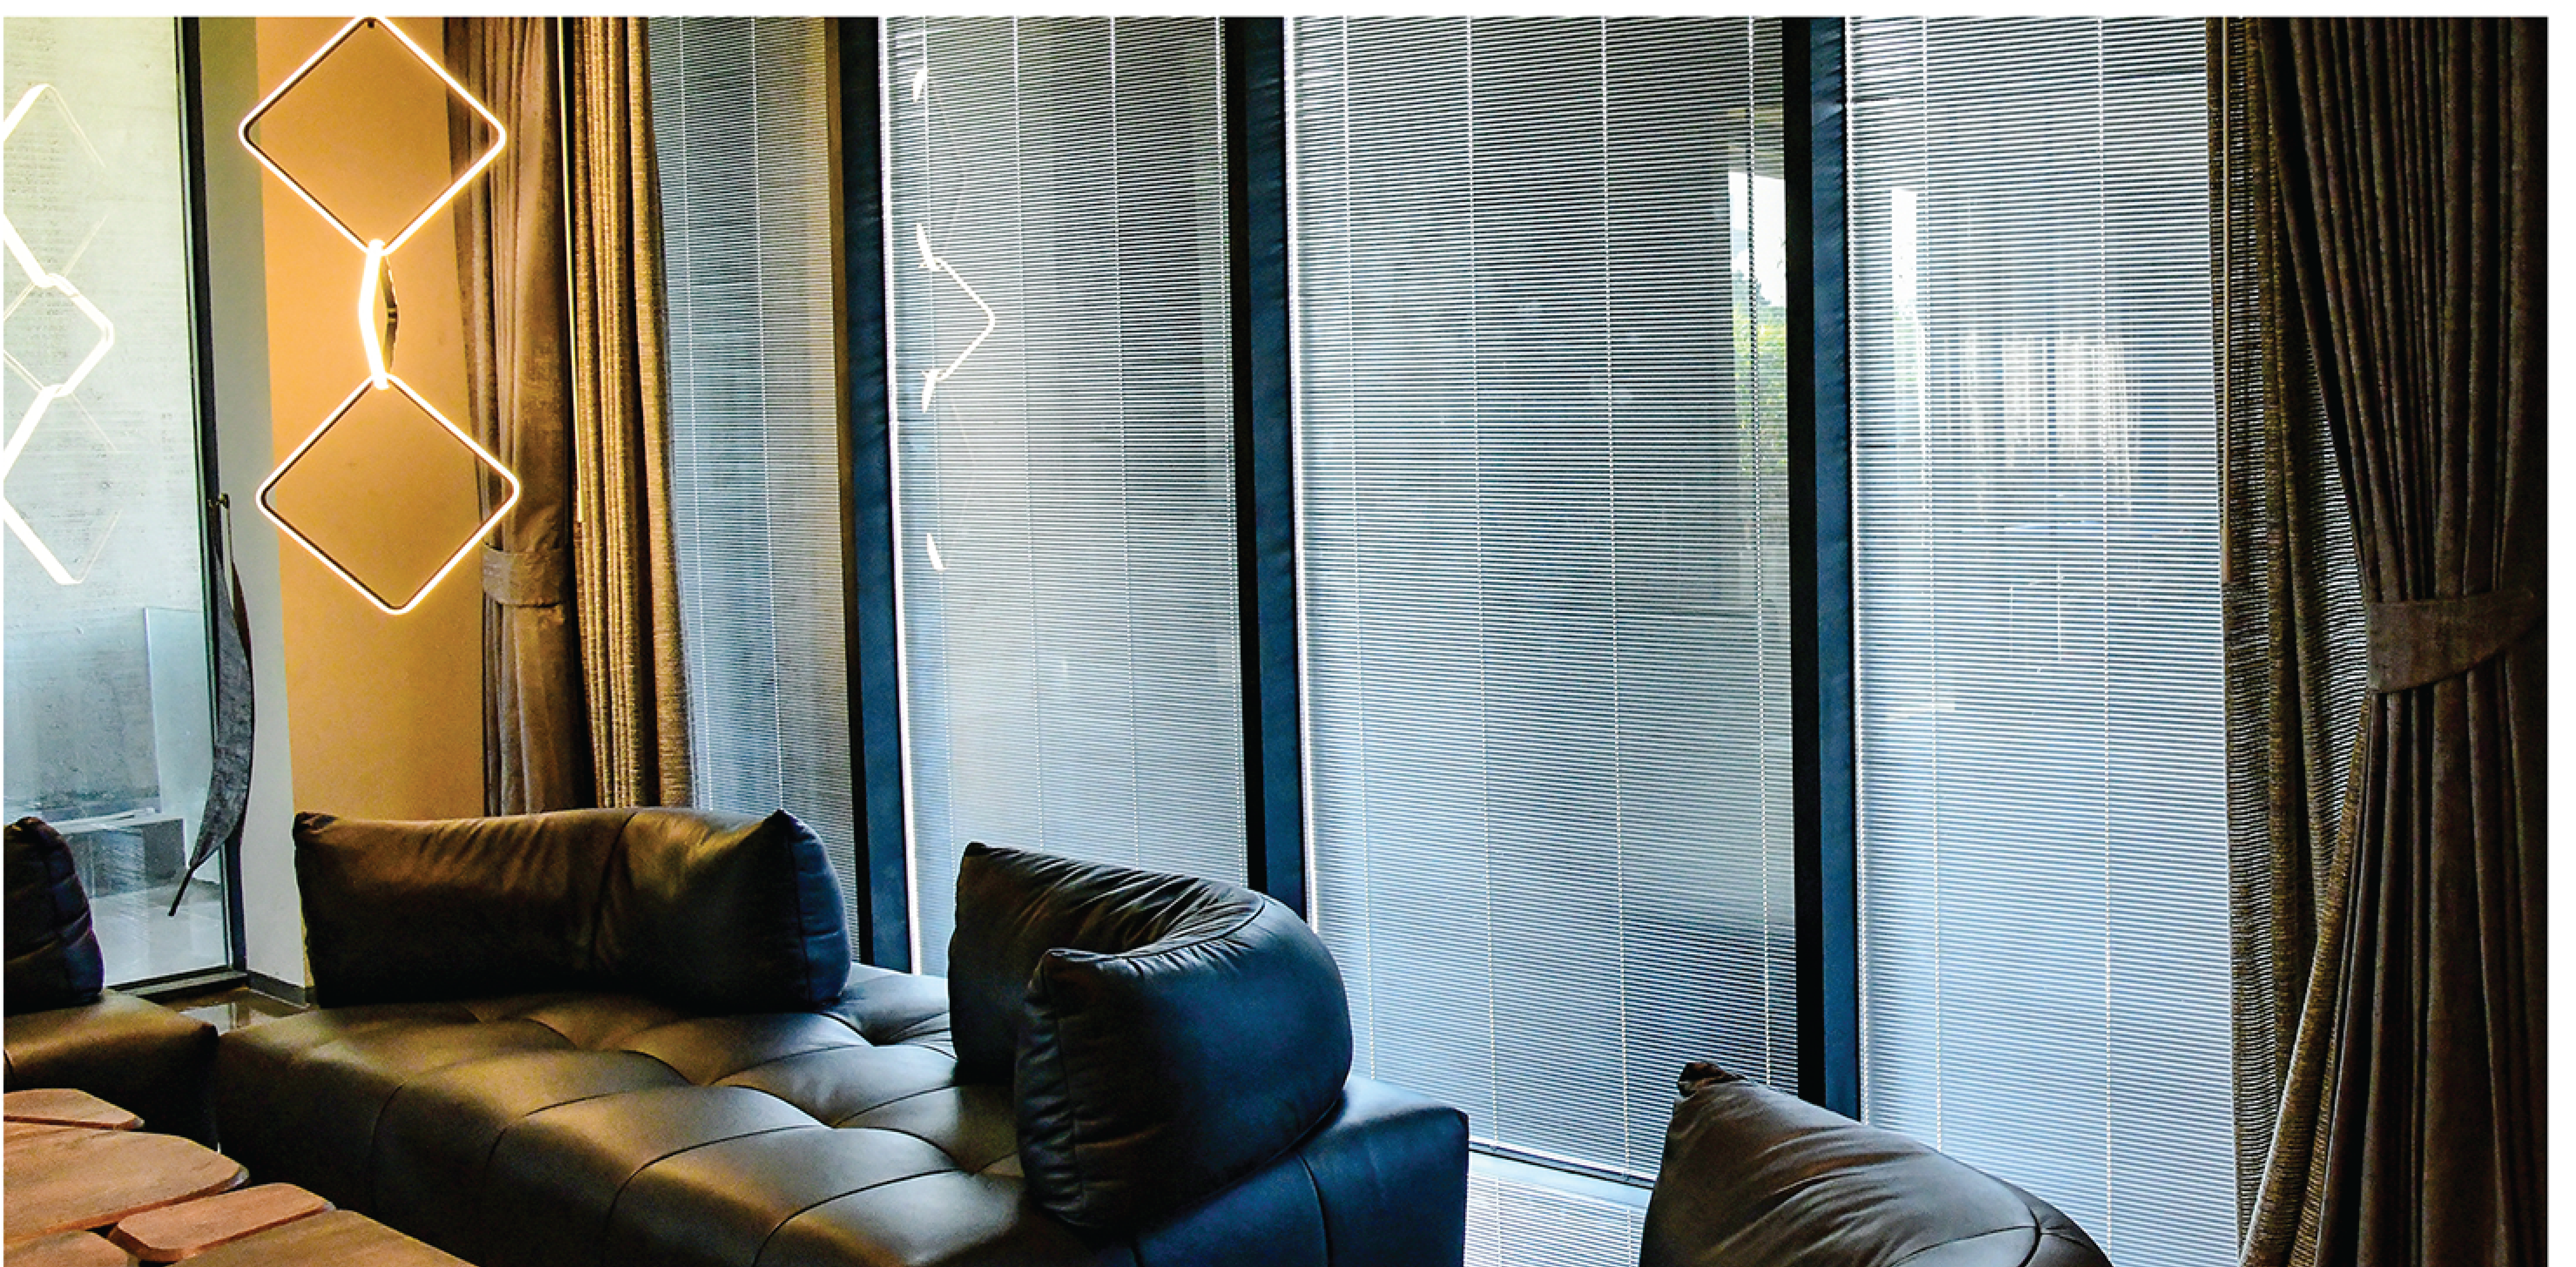

INSULATED GLASS WITH INTEGRATED BLINDS

View control is hermetically sealed glass unit combining louvers/fabric blinds within glass that can be customized to virtually any shape for interior and exterior glazing applications.

Its advanced louvered glazing technology ensures alignment, requires no maintenance and provides ideal daily lighting or privacy solution for commercial, residential, educational, healthcare or institutional environments,

When used for exterior application, view control significantly reduces energy consumption in support of LEED requirements.