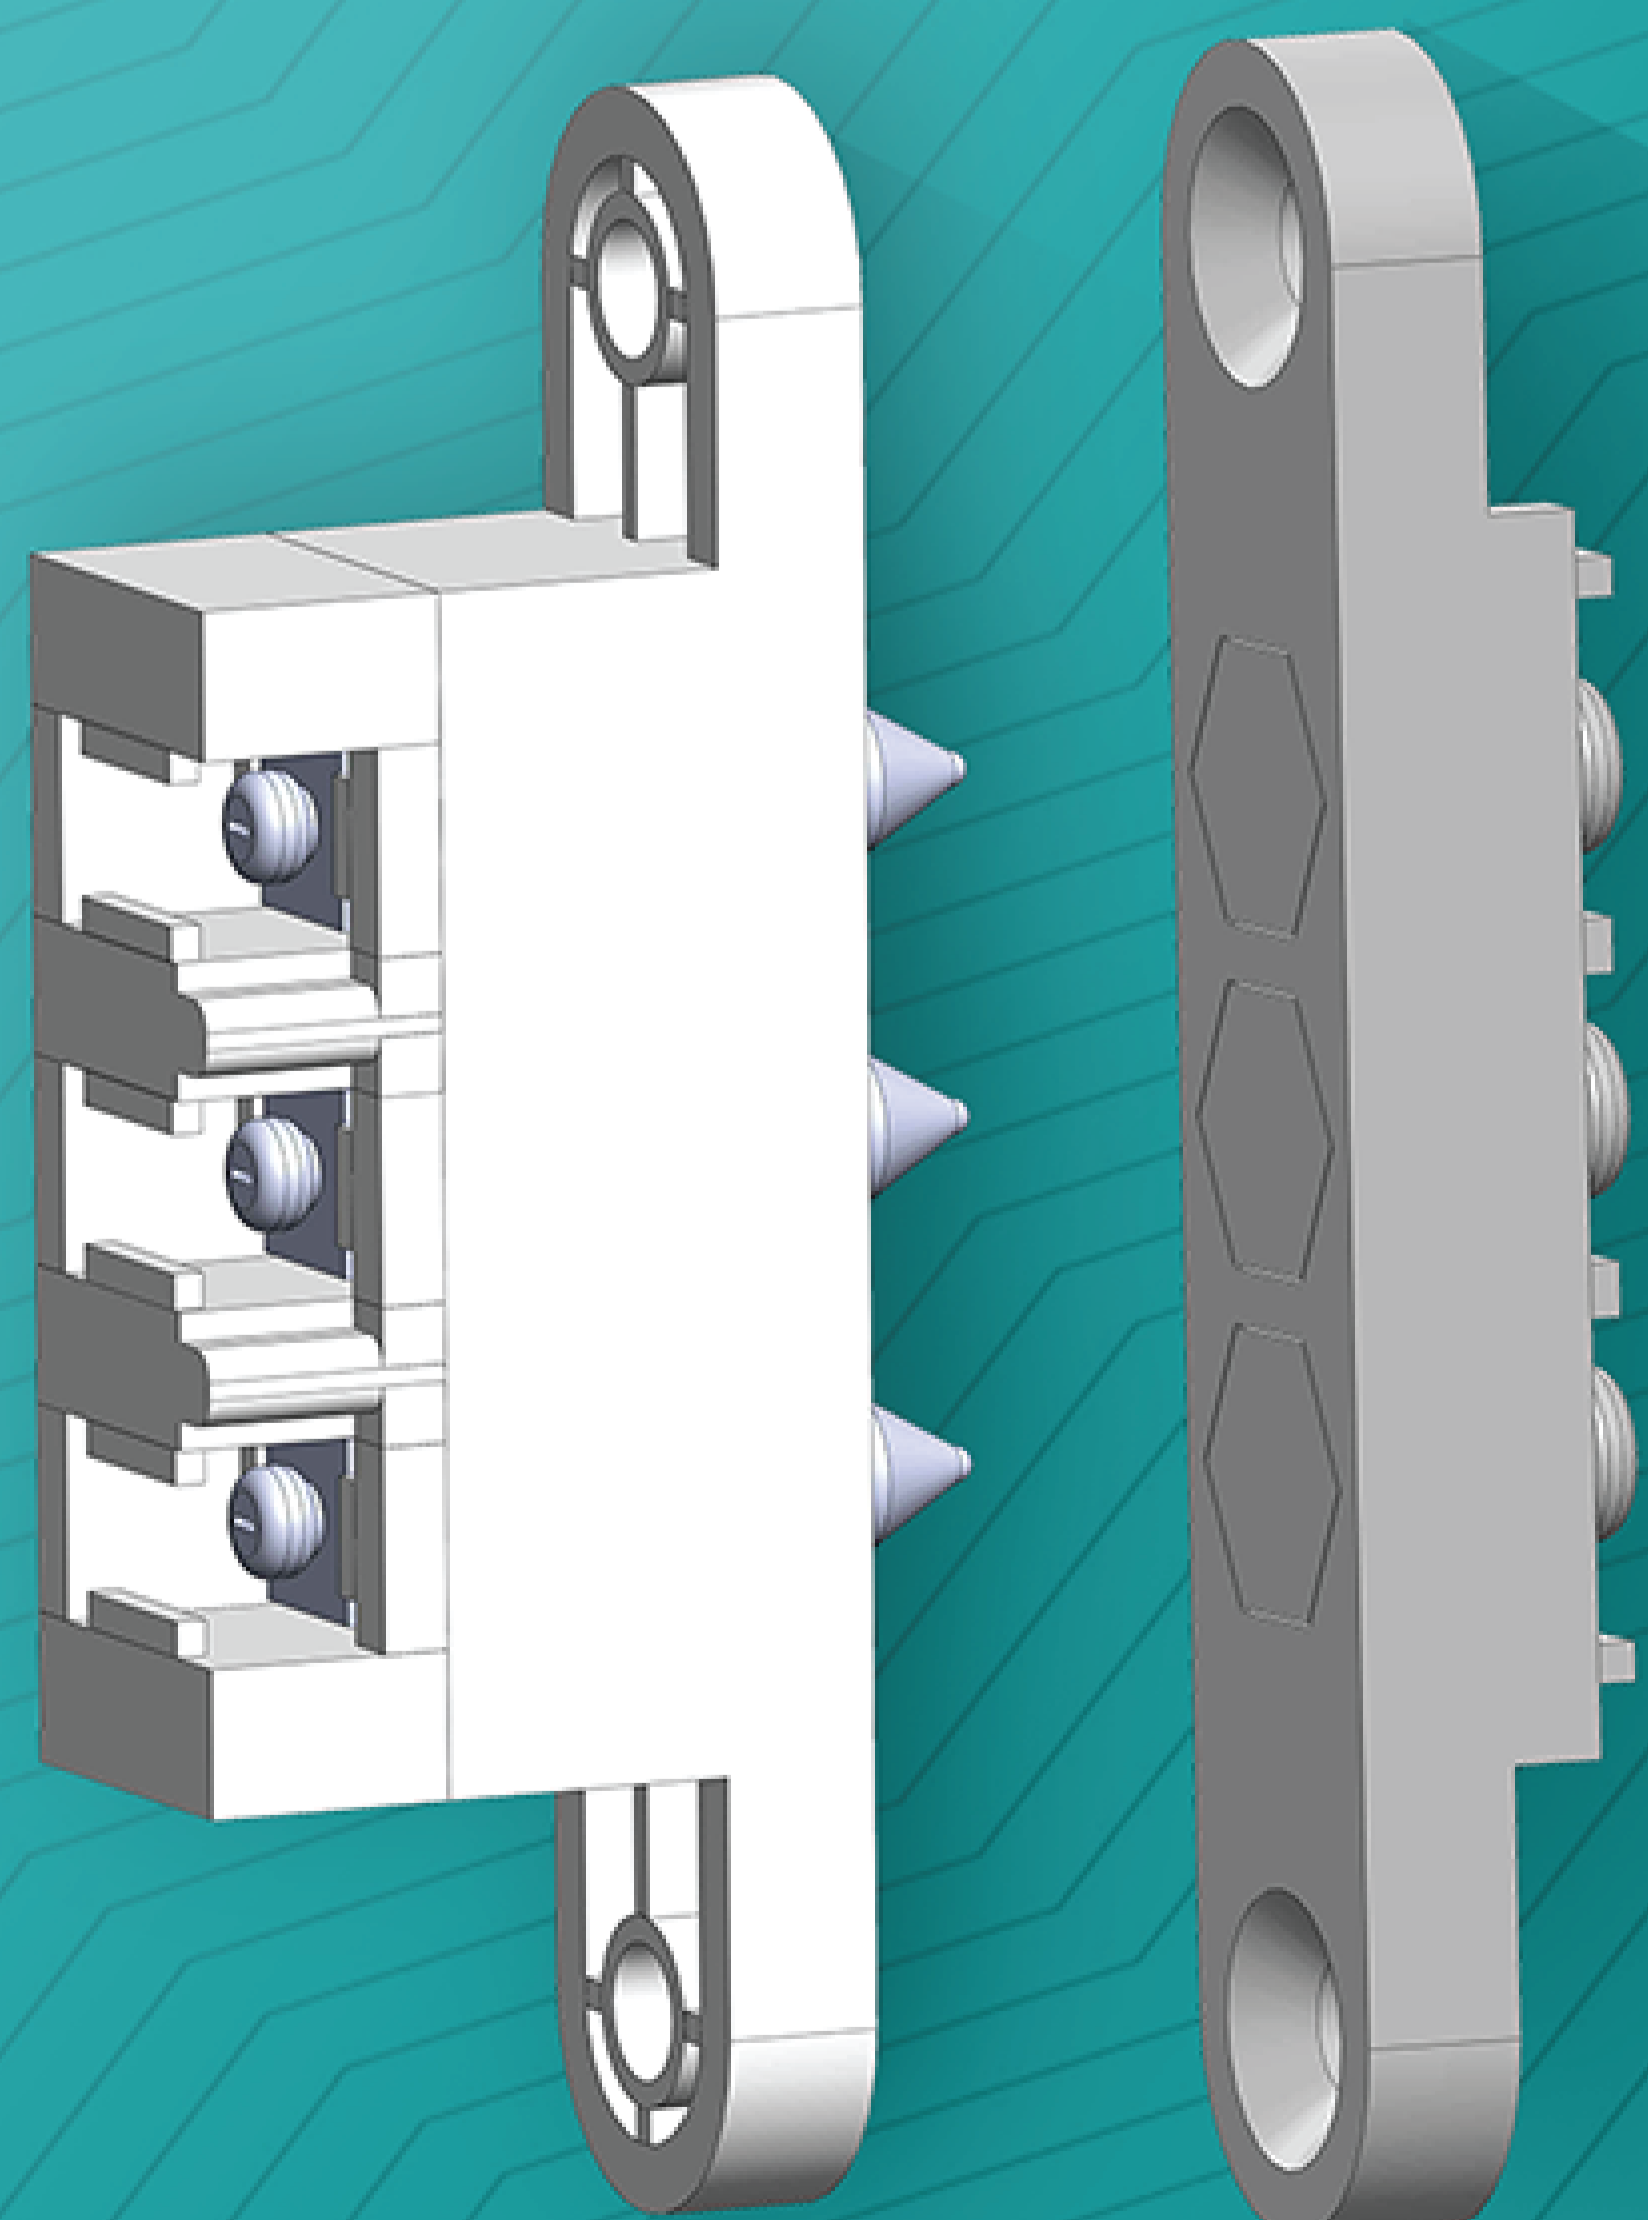

DC MAGNETIC CONTACTOR FOR SLIDER